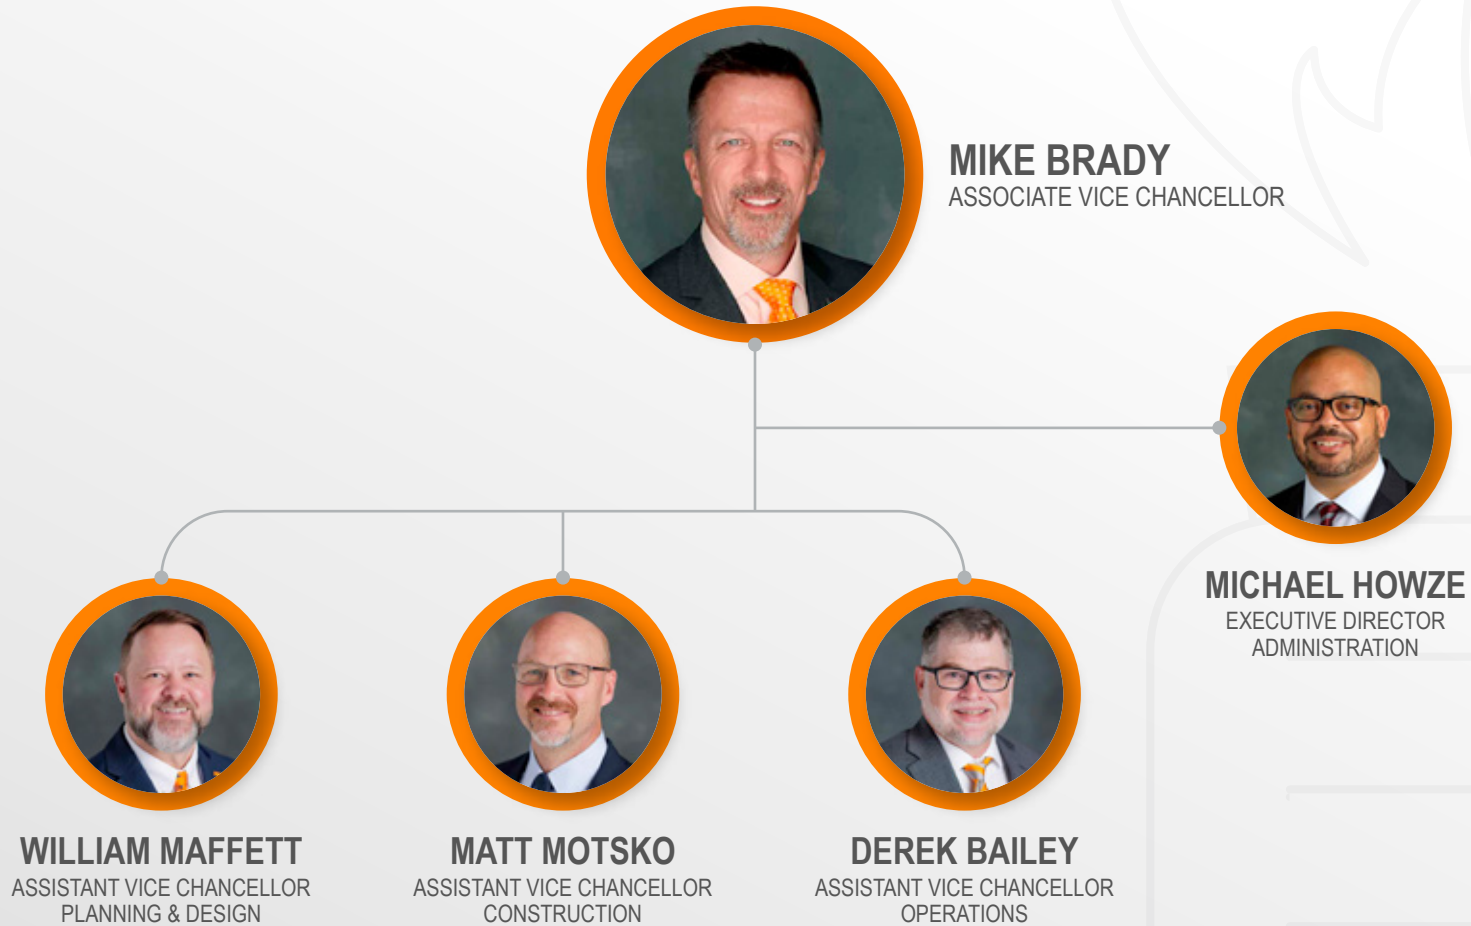

ORGANIZATIONAL CHART

EXECUTIVE LEADERSHIP

ORGANIZATIONAL CHART

MAIN CHART

ORGANIZATIONAL CHART

ADMINISTRATION AND FINANCE

ANTONIO YANCEY
DIRECTOR

ORGANIZATIONAL CHART

COMM & INFO SERVICES

ORGANIZATIONAL CHART

SPACE AND ASSET DATA MANAGEMENT

MARIA MARTINEZ
DIRECTOR

ORGANIZATIONAL CHART

IN-HOUSE CONSTRUCTION

BRYAN LORD
DIRECTOR

ORGANIZATIONAL CHART

PROJECT ADMINISTRATION

WILLIAM MAFFETT
ASSISTANT VICE CHANCELLOR
PLANNING & DESIGN

PROJECT
ADMIN.
MANAGER

PROJECT
COORD.

ORGANIZATIONAL CHART

DESIGN SERVICES

TED MURPHY
INTERIM DIRECTOR OF DESIGN

ORGANIZATIONAL CHART

ORGANIZATIONAL CHART

CAPITAL CONSTRUCTION

MIKE MATERNA
DIRECTOR