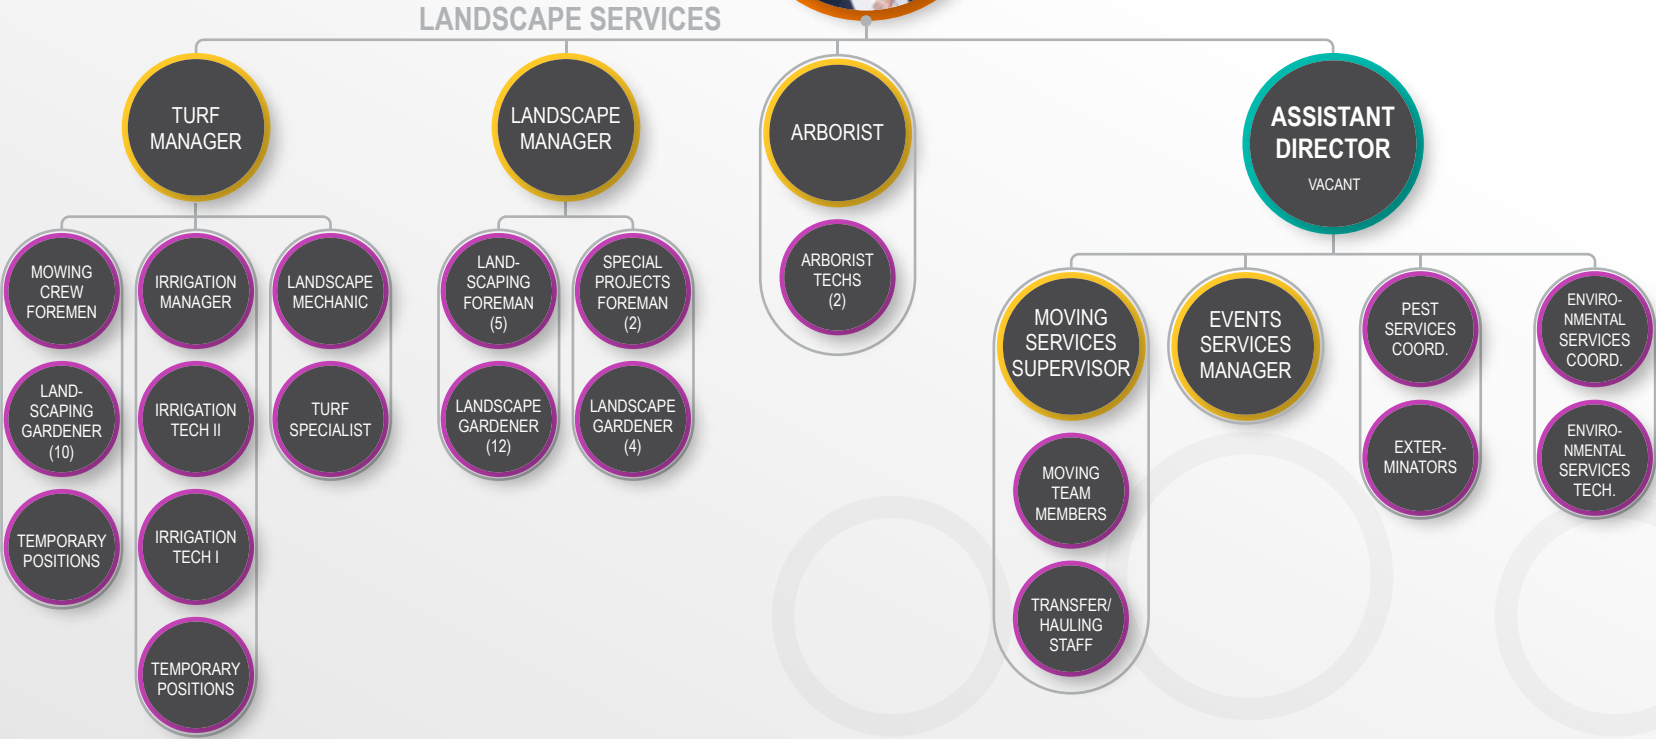

PROJECT ADMINISTRATION

WILLIAM MAFFETT
ASSISTANT VICE CHANCELLOR
PLANNING & DESIGN

PROJECT
ADMIN.
MANAGER

PROJECT
COORD.

ORGANIZATIONAL CHART

DESIGN SERVICES

TED MURPHY
INTERIM DIRECTOR OF DESIGN

ORGANIZATIONAL CHART

OPERATIONS

RANDY HAMILTON
DIRECTOR

ORGANIZATIONAL CHART

UTILITIES SERVICES

ORGANIZATIONAL CHART

MAINTENANCE & REPAIR

ORGANIZATIONAL CHART

BUILDING SERVICES

ORGANIZATIONAL CHART

CAPITAL CONSTRUCTION

MIKE MATERNA
DIRECTOR