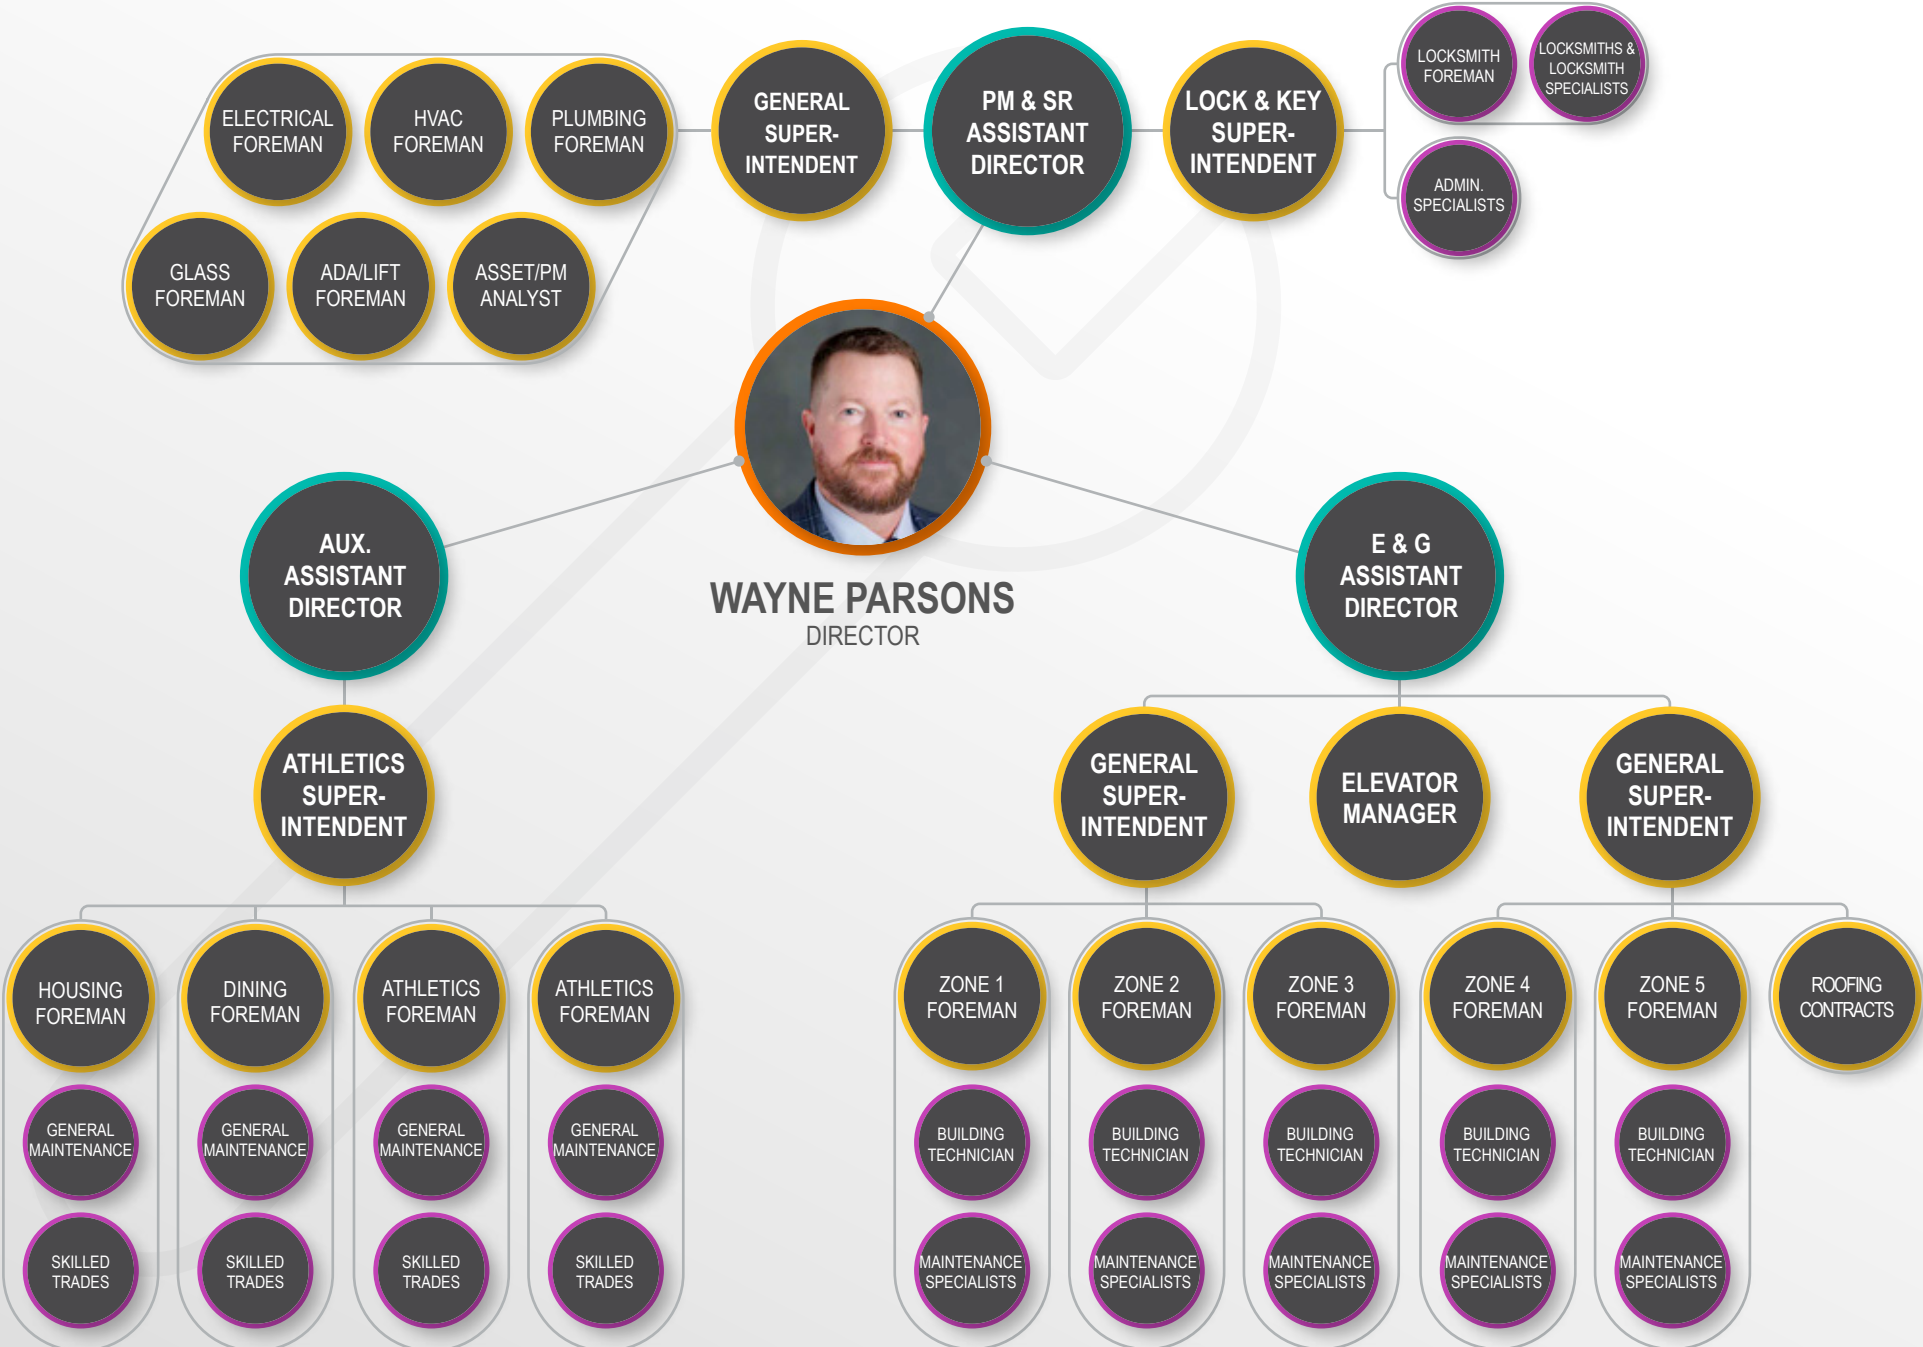

ORGANIZATIONAL CHART

EXECUTIVE LEADERSHIP

ORGANIZATIONAL CHART

MAIN CHART

ORGANIZATIONAL CHART

ADMINISTRATION AND FINANCE

ANTONIO YANCEY
DIRECTOR

ORGANIZATIONAL CHART

PROJECT ADMINISTRATION

WILLIAM MAFFETT
ASSISTANT VICE CHANCELLOR
PLANNING & DESIGN

PROJECT
ADMIN.
MANAGER

PROJECT
COORD.

ORGANIZATIONAL CHART

DESIGN SERVICES

TED MURPHY
INTERIM DIRECTOR OF DESIGN

ORGANIZATIONAL CHART

OPERATIONS

RANDY HAMILTON
DIRECTOR

ORGANIZATIONAL CHART

UTILITIES SERVICES

ORGANIZATIONAL CHART

MAINTENANCE & REPAIR

ORGANIZATIONAL CHART

BUILDING SERVICES

ORGANIZATIONAL CHART

CAPITAL CONSTRUCTION

MIKE MATERNA
DIRECTOR