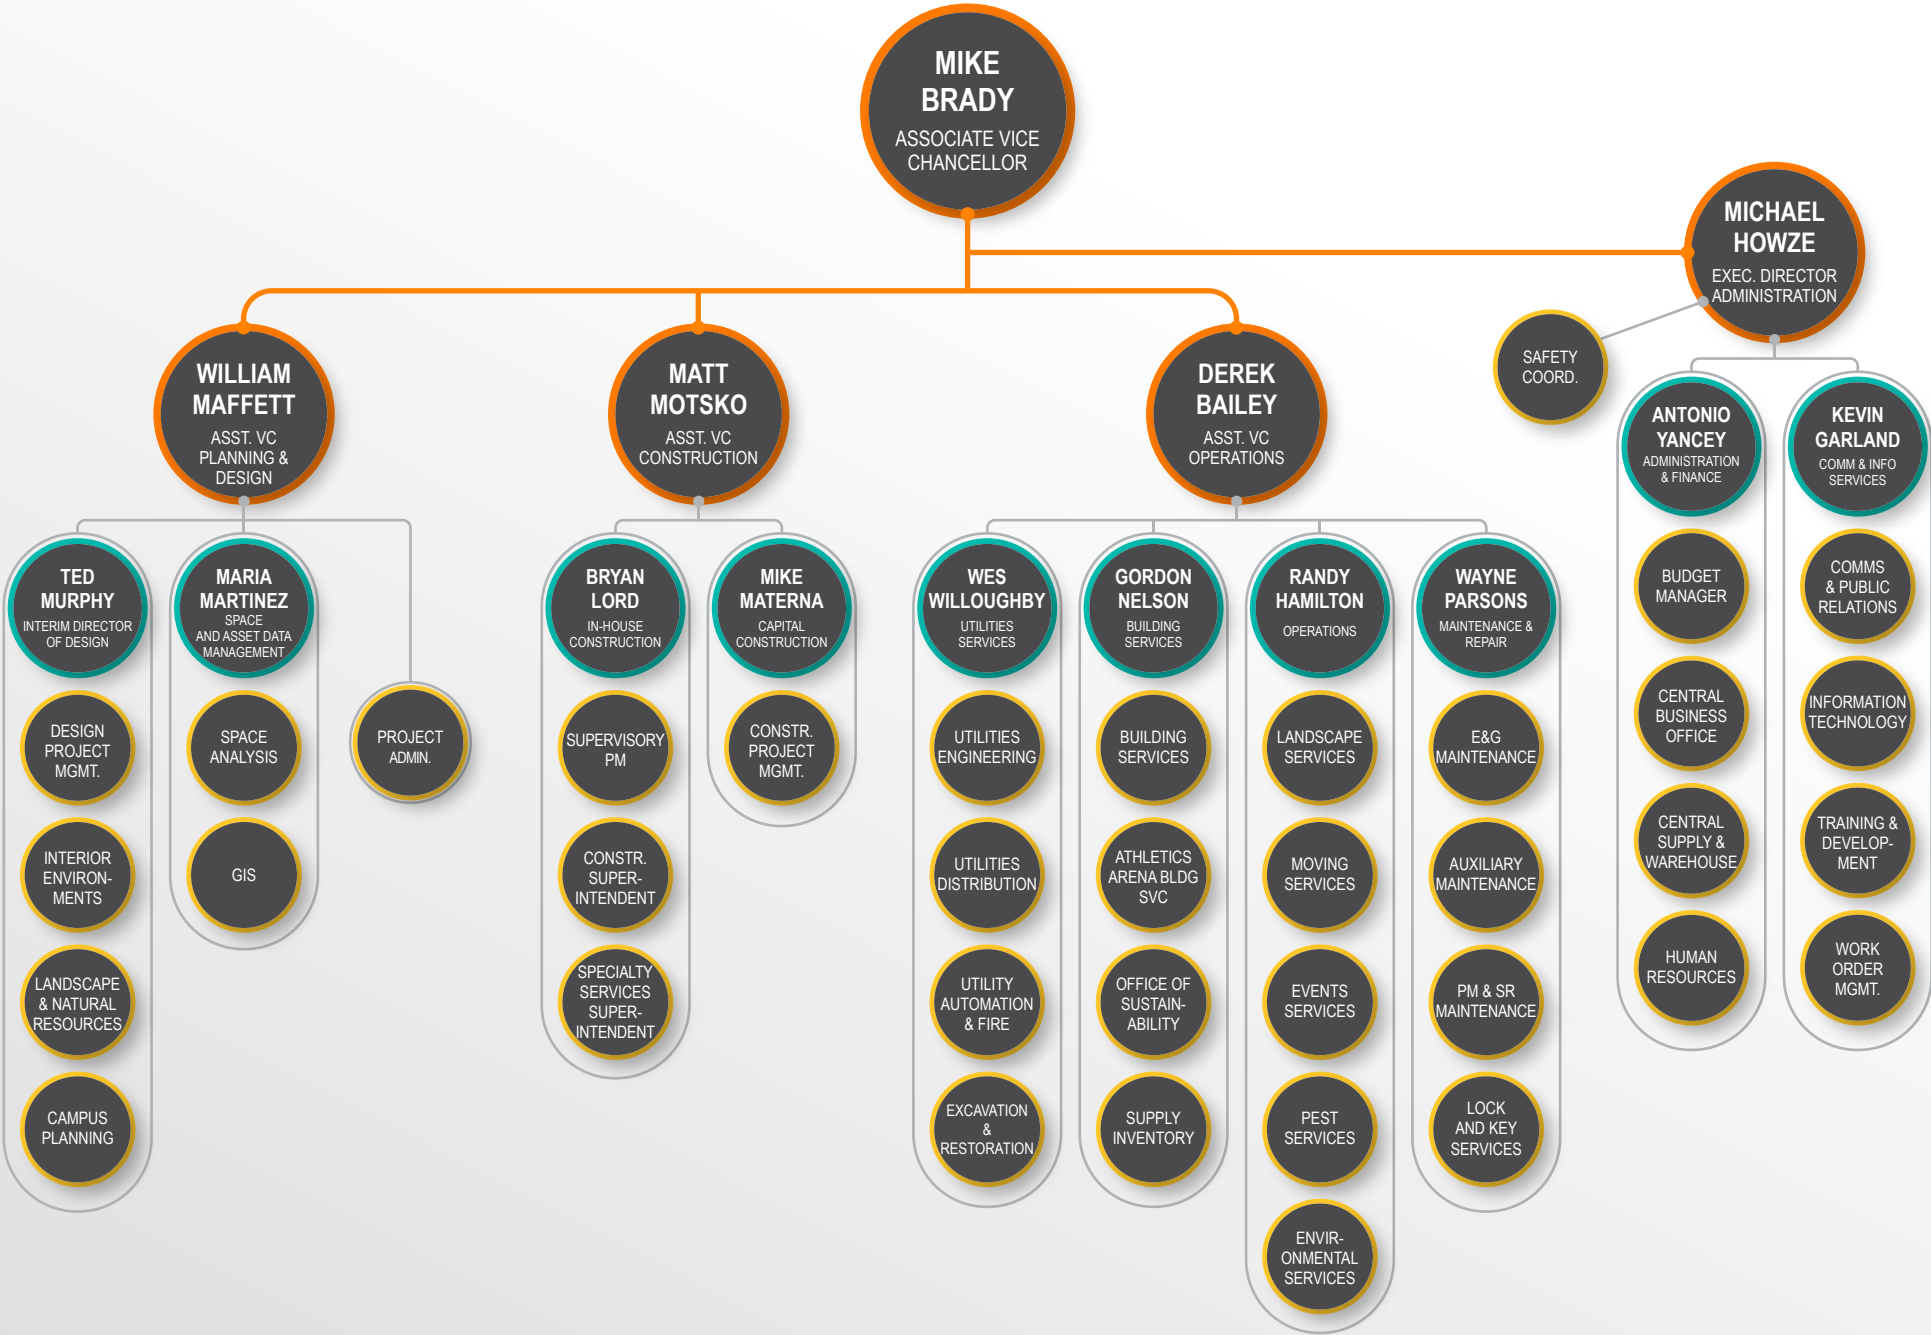

ORGANIZATIONAL CHART

EXECUTIVE LEADERSHIP

ORGANIZATIONAL CHART

MAIN CHART

ORGANIZATIONAL CHART

ADMINISTRATION AND FINANCE

ANTONIO YANCEY
DIRECTOR

ORGANIZATIONAL CHART

COMM & INFO SERVICES

ORGANIZATIONAL CHART

SPACE AND ASSET DATA MANAGEMENT

MARIA MARTINEZ
DIRECTOR

ORGANIZATIONAL CHART

IN-HOUSE CONSTRUCTION

BRYAN LORD
DIRECTOR

ORGANIZATIONAL CHART

OPERATIONS

RANDY HAMILTON
DIRECTOR

ORGANIZATIONAL CHART

UTILITIES SERVICES

ORGANIZATIONAL CHART

MAINTENANCE & REPAIR

ORGANIZATIONAL CHART

BUILDING SERVICES

ORGANIZATIONAL CHART

CAPITAL CONSTRUCTION

MIKE MATERNA
DIRECTOR