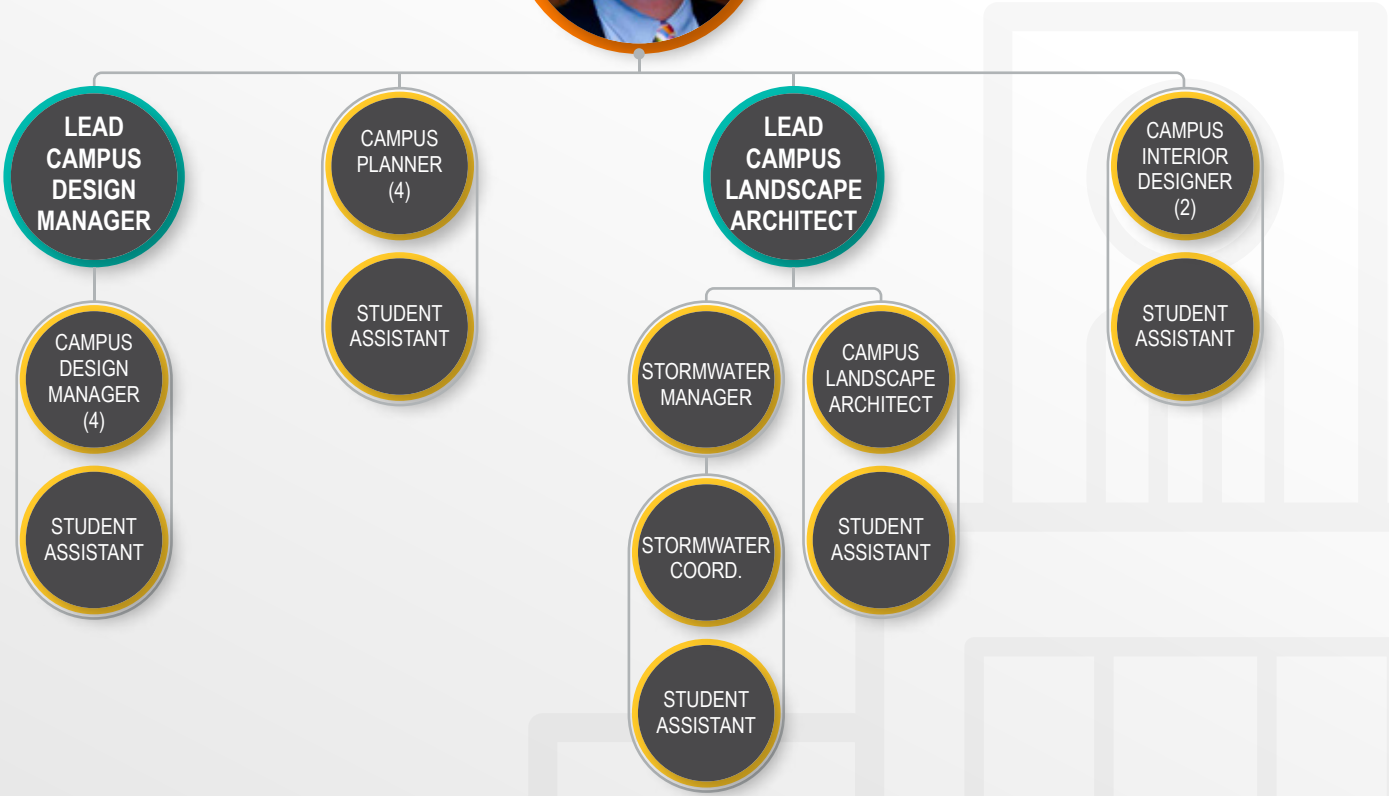

PROJECT ADMINISTRATION

WILLIAM MAFFETT
ASSISTANT VICE CHANCELLOR
PLANNING & DESIGN

PROJECT
ADMIN.
MANAGER

PROJECT
COORD.

ORGANIZATIONAL CHART

DESIGN SERVICES

TED MURPHY
INTERIM DIRECTOR OF DESIGN

ORGANIZATIONAL CHART

OPERATIONS

RANDY HAMILTON
DIRECTOR

ORGANIZATIONAL CHART

UTILITIES SERVICES

ORGANIZATIONAL CHART

MAINTENANCE & REPAIR

ORGANIZATIONAL CHART

BUILDING SERVICES

ORGANIZATIONAL CHART

CAPITAL CONSTRUCTION

MIKE MATERNA
DIRECTOR