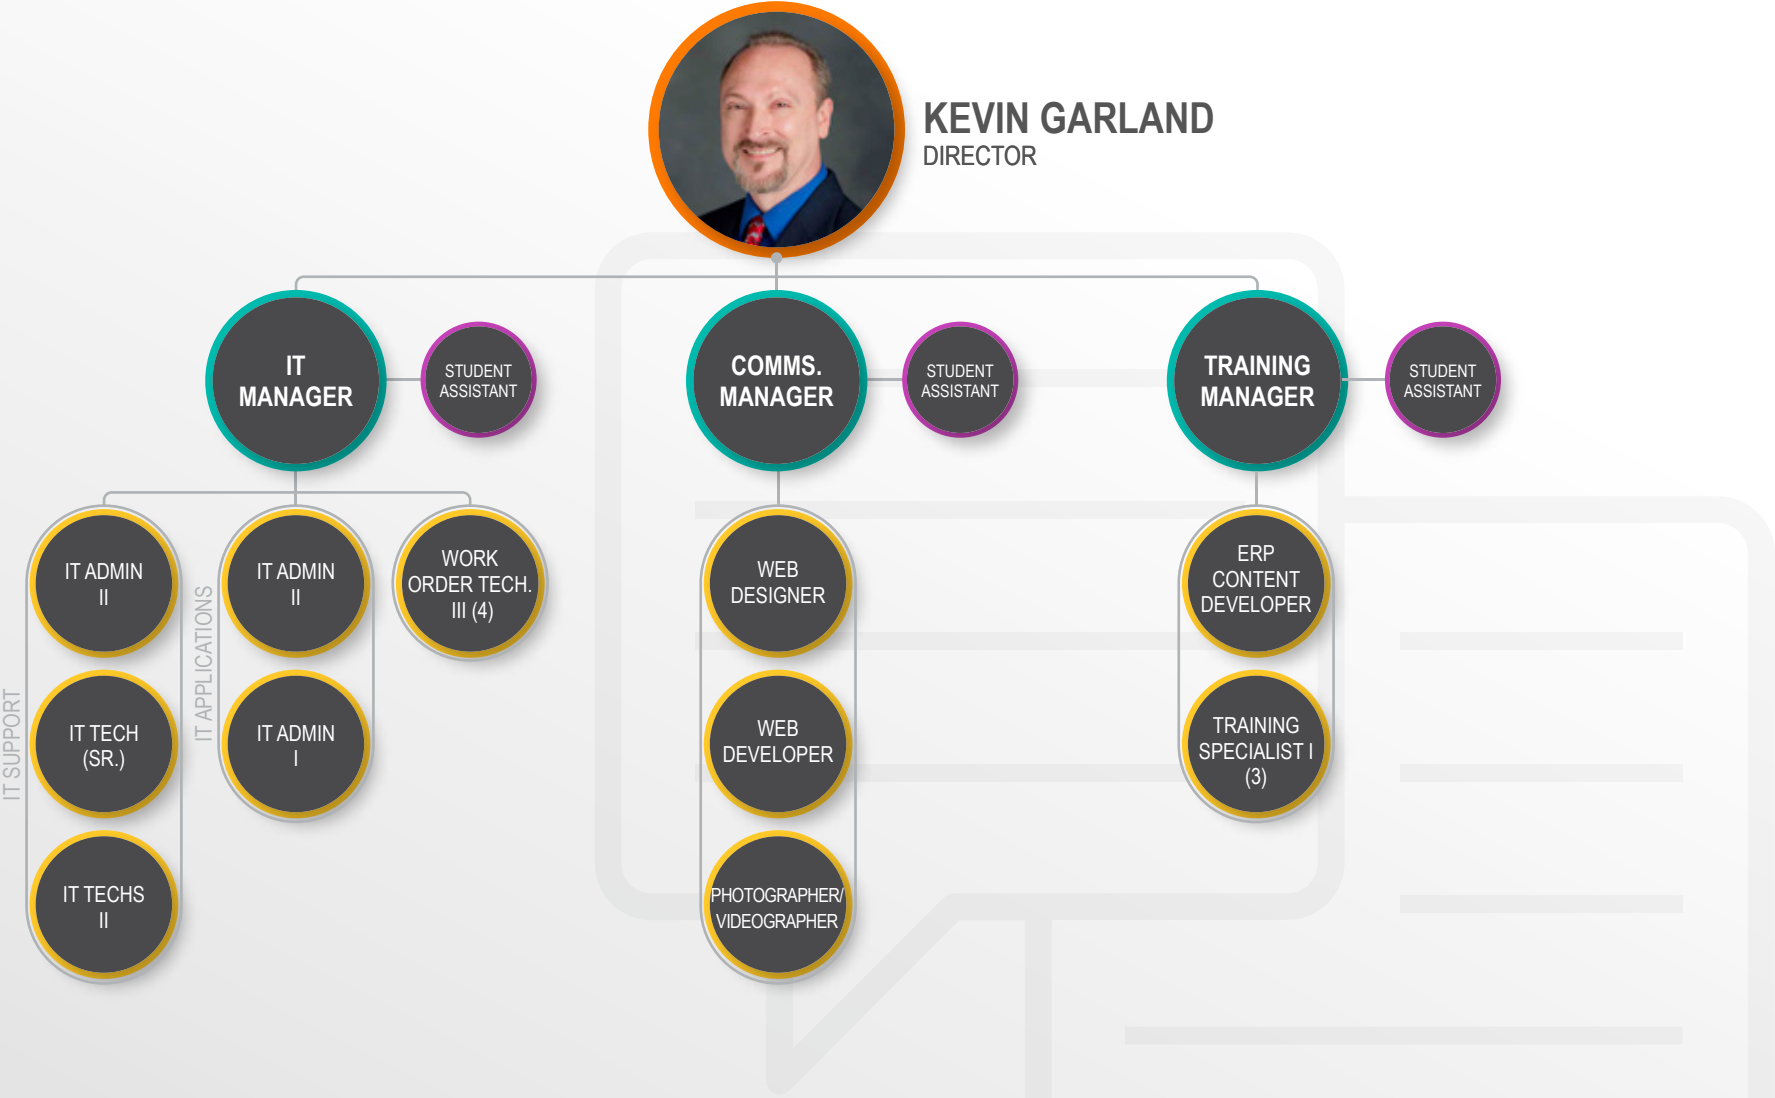

ORGANIZATIONAL CHART

EXECUTIVE LEADERSHIP

ORGANIZATIONAL CHART

MAIN CHART

ORGANIZATIONAL CHART

ADMINISTRATION AND FINANCE

ANTONIO YANCEY
DIRECTOR

ORGANIZATIONAL CHART

COMM & INFO SERVICES

ORGANIZATIONAL CHART

SPACE AND ASSET DATA MANAGEMENT

MARIA MARTINEZ
DIRECTOR

ORGANIZATIONAL CHART

IN-HOUSE CONSTRUCTION

BRYAN LORD
DIRECTOR

ORGANIZATIONAL CHART

PROJECT ADMINISTRATION

WILLIAM MAFFETT
ASSISTANT VICE CHANCELLOR
PLANNING & DESIGN

PROJECT
ADMIN.
MANAGER

PROJECT
COORD.

ORGANIZATIONAL CHART

DESIGN SERVICES

TED MURPHY
INTERIM DIRECTOR OF DESIGN

ORGANIZATIONAL CHART

ORGANIZATIONAL CHART

CAPITAL CONSTRUCTION

MIKE MATERNA
DIRECTOR