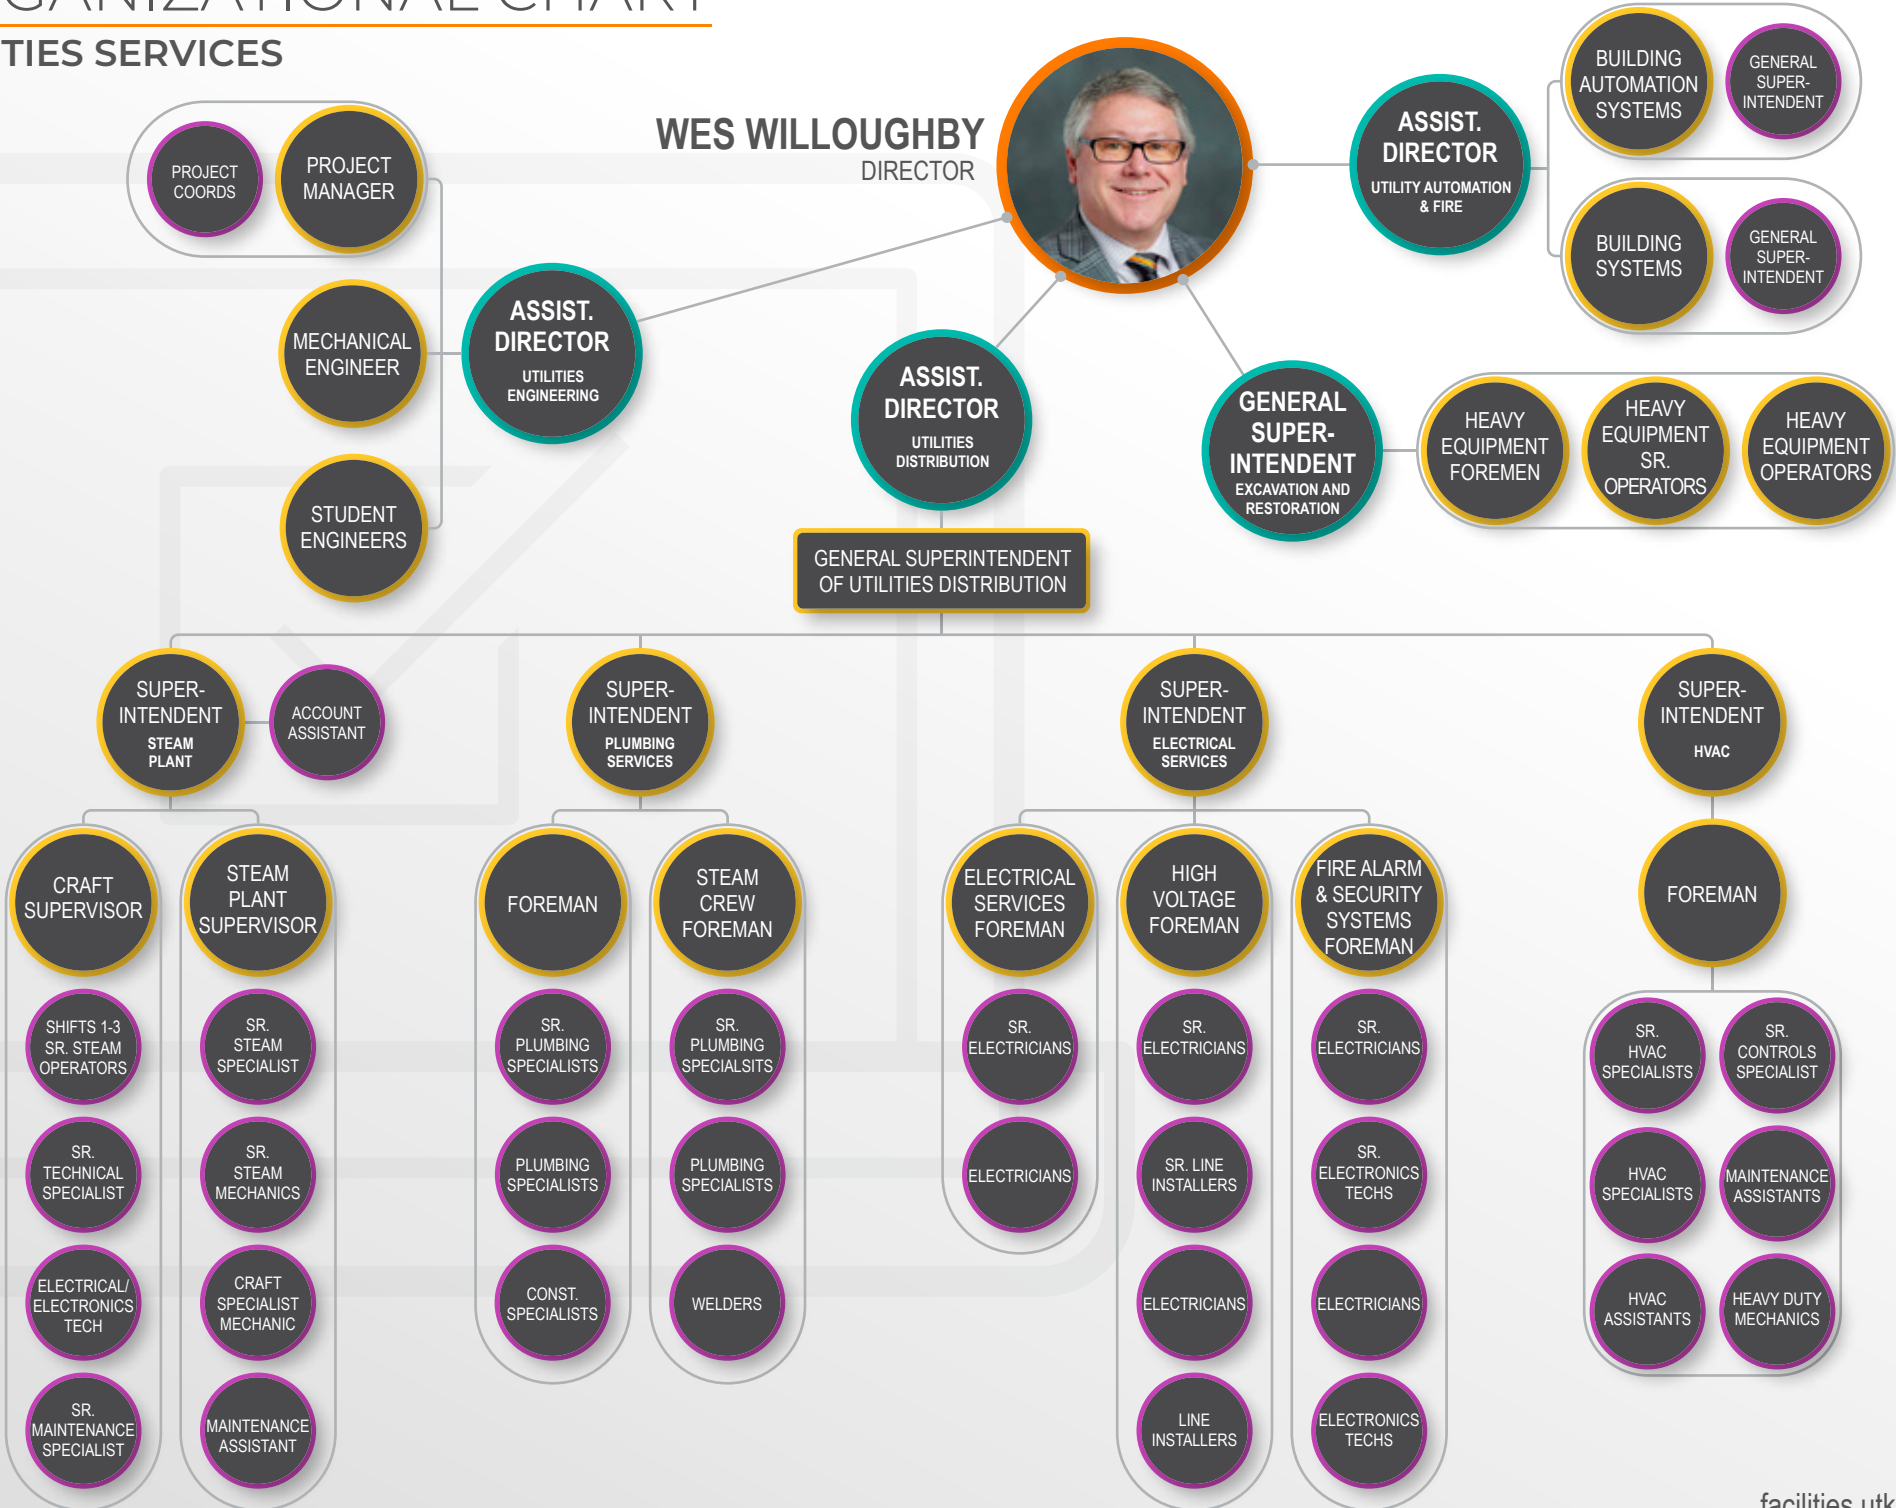

ORGANIZATIONAL CHART

EXECUTIVE LEADERSHIP

ORGANIZATIONAL CHART

MAIN CHART

ORGANIZATIONAL CHART

ADMINISTRATION AND FINANCE

ANTONIO YANCEY
DIRECTOR

ORGANIZATIONAL CHART

PROJECT ADMINISTRATION

WILLIAM MAFFETT
ASSISTANT VICE CHANCELLOR
PLANNING & DESIGN

PROJECT
ADMIN.
MANAGER

PROJECT
COORD.

ORGANIZATIONAL CHART

DESIGN SERVICES

TED MURPHY
INTERIM DIRECTOR OF DESIGN

ORGANIZATIONAL CHART

OPERATIONS

RANDY HAMILTON
DIRECTOR

ORGANIZATIONAL CHART

UTILITIES SERVICES

ORGANIZATIONAL CHART

MAINTENANCE & REPAIR

ORGANIZATIONAL CHART

BUILDING SERVICES

ORGANIZATIONAL CHART

CAPITAL CONSTRUCTION

MIKE MATERNA
DIRECTOR