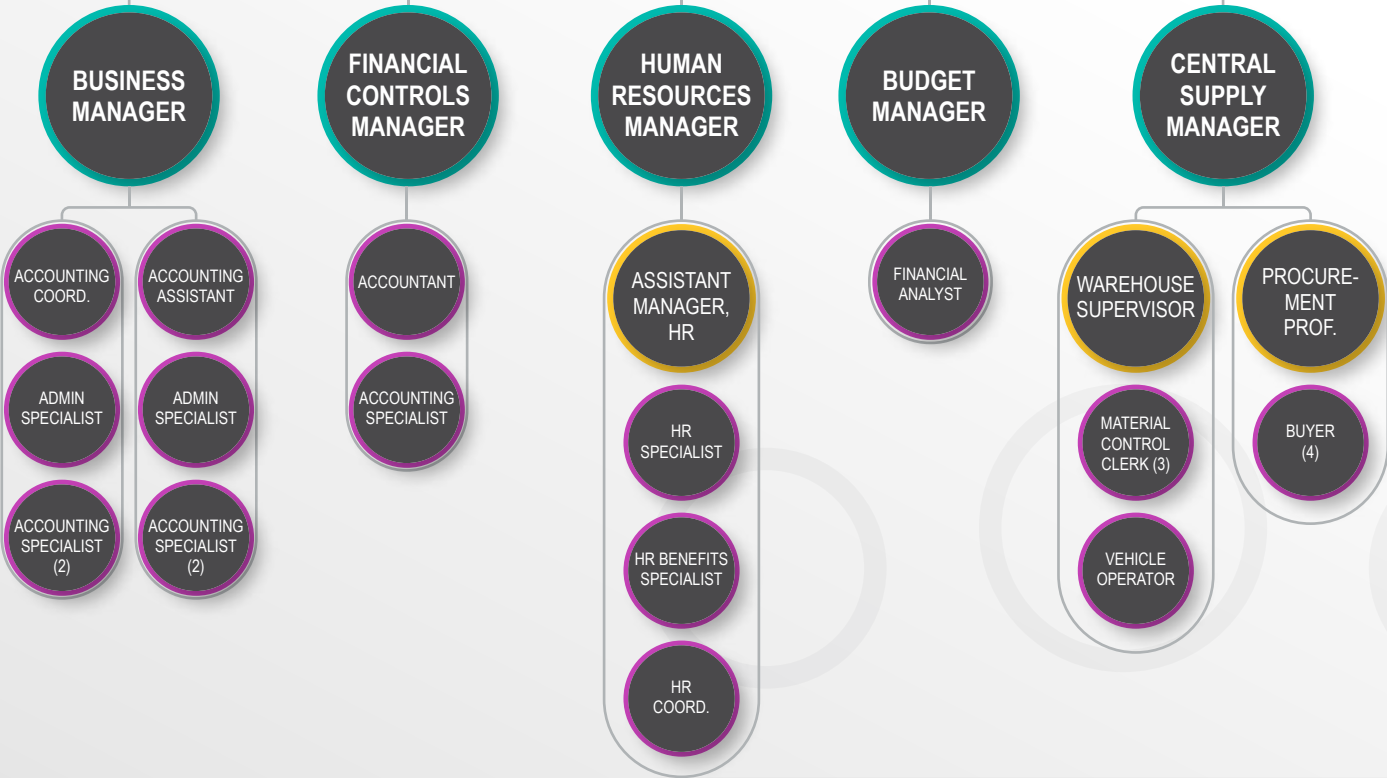

ORGANIZATIONAL CHART

EXECUTIVE LEADERSHIP

ORGANIZATIONAL CHART

MAIN CHART

ORGANIZATIONAL CHART

ADMINISTRATION AND FINANCE

ANTONIO YANCEY
DIRECTOR

ORGANIZATIONAL CHART

COMM & INFO SERVICES

ORGANIZATIONAL CHART

SPACE AND ASSET DATA MANAGEMENT

MARIA MARTINEZ
DIRECTOR

ORGANIZATIONAL CHART

IN-HOUSE CONSTRUCTION

BRYAN LORD
DIRECTOR

ORGANIZATIONAL CHART

OPERATIONS

RANDY HAMILTON
DIRECTOR

ORGANIZATIONAL CHART

UTILITIES SERVICES

ORGANIZATIONAL CHART

MAINTENANCE & REPAIR

ORGANIZATIONAL CHART

BUILDING SERVICES

ORGANIZATIONAL CHART

CAPITAL CONSTRUCTION

MIKE MATERNA
DIRECTOR